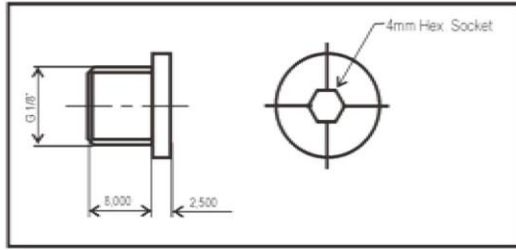

1/8" plug

1/8" x 8mm HOSE QUICK CONNECTOR

All dimensions are in mm

1/8" x 8mm HOSE QUICK CONNECTOR

Goa's leading suppliers of Solenoid Valves for R.O & Dental Application.
www.sheetalenterprisesgoa.com | sheetalenterprisesgoa@gmail.com