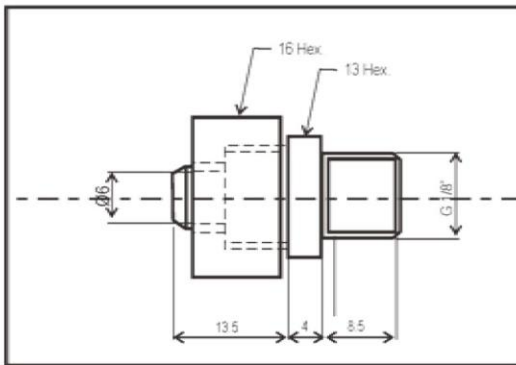

1/8" plug

1/8" x 8mm HOSE QUICK CONNECTOR

All dimensions are in mm

1/8" x 8mm HOSE QUICK CONNECTOR

Goa's leading suppliers of Solenoid Valves for R.O & Dental Application.
www.sheetalenterprisesgoa.com | sheetalenterprisesgoa@gmail.com