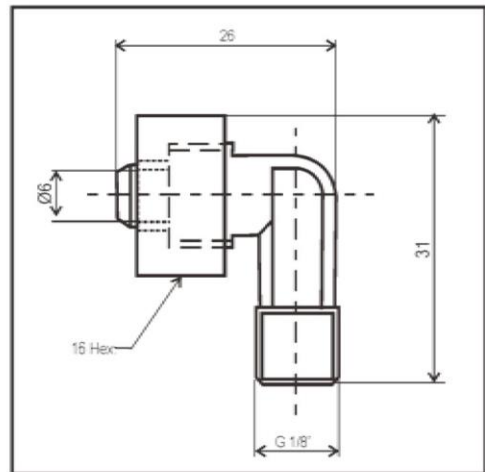

1/8" plug

1/8" x 8mm HOSE QUICK CONNECTOR

All dimensions are in mm

1/8" x 8mm HOSE QUICK CONNECTOR

Goa's leading suppliers of Solenoid Valves for R.O & Dental Application.
www.sheetalenterprisesgoa.com | sheetalenterprisesgoa@gmail.com